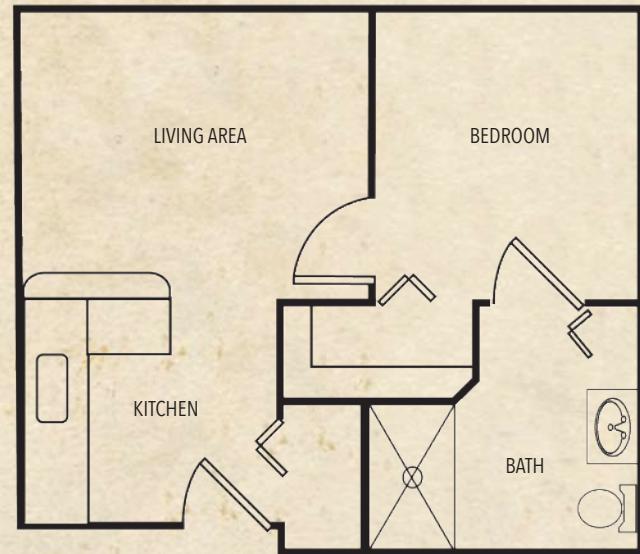

ASSISTED LIVING UNITS

STARFISH | Studio | 360 Sq. Ft.

SAND CASTLE | 1 BD - 1 BA | 401 Sq. Ft.

SUNSET | 2 BR -1 BA | 603 Sq. Ft.

BIRD OF PARADISE | 1 BR -2 BA | 720 Sq. Ft.

THE COVE
At Marsh Landing

www.TheCoveatMarshLanding.com