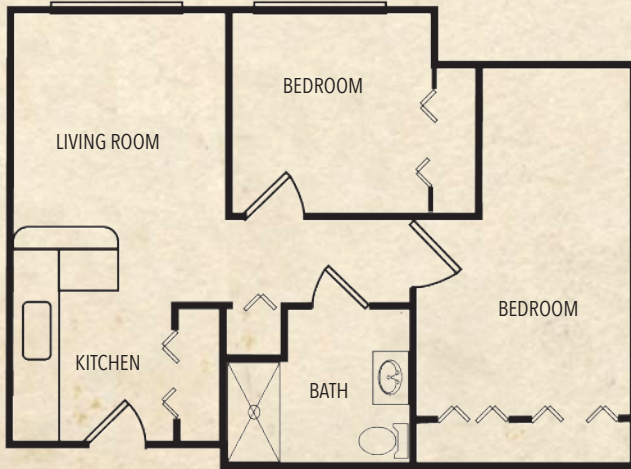

ASSISTED LIVING UNITS

STARFISH | Studio | 360 Sq. Ft.

SAND CASTLE | 1 BD - 1 BA | 401 Sq. Ft.

SUNSET | 2 BR -1 BA | 603 Sq. Ft.

BIRD OF PARADISE | 1 BR -2 BA | 720 Sq. Ft.

THE COVE
At Marsh Landing

www.TheCoveatMarshLanding.com