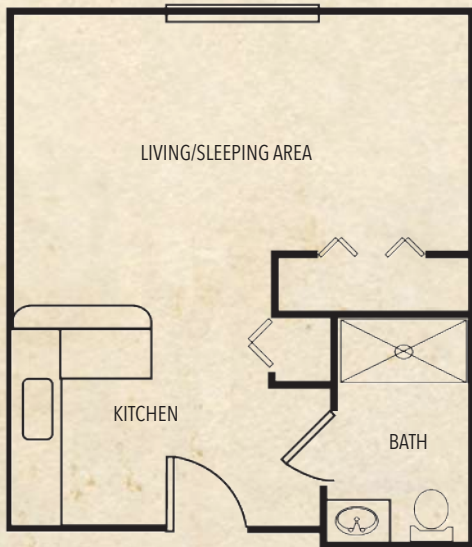

ASSISTED LIVING UNITS

STARFISH | Studio | 360 Sq. Ft.

SAND CASTLE | 1 BD - 1 BA | 401 Sq. Ft.

SUNSET | 2 BR -1 BA | 603 Sq. Ft.

BIRD OF PARADISE | 1 BR -2 BA | 720 Sq. Ft.

THE COVE
At Marsh Landing

www.TheCoveatMarshLanding.com