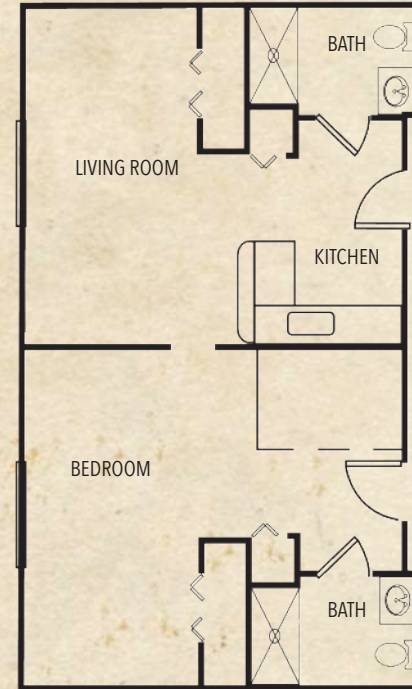

ASSISTED LIVING UNITS

STARFISH | Studio | 360 Sq. Ft.

SAND CASTLE | 1 BD - 1 BA | 401 Sq. Ft.

SUNSET | 2 BR -1 BA | 603 Sq. Ft.

BIRD OF PARADISE | 1 BR -2 BA | 720 Sq. Ft.

THE COVE
At Marsh Landing

www.TheCoveatMarshLanding.com