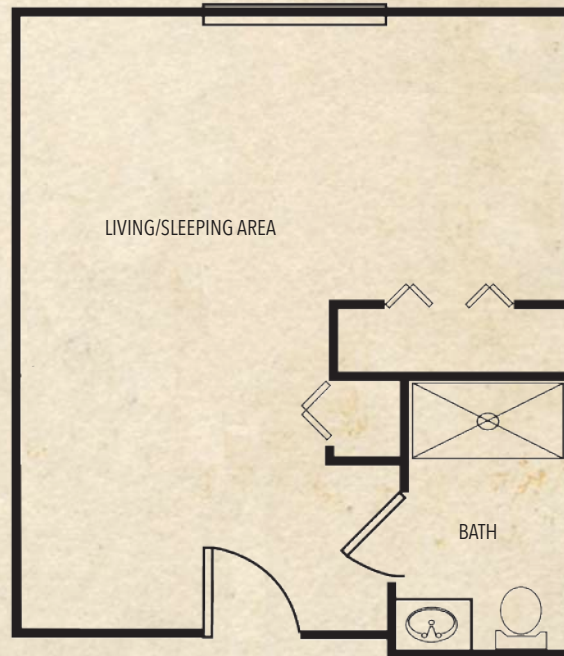

MEMORY CARE UNITS

STARFISH | Studio Kitchenette | 360 Sq. Ft.

SAND CASTLE | 1 BD - 1 BA | 401 Sq. Ft.

THE COVE AT MARSH LANDING
AN SRI-MANAGED COMMUNITY

1700 THE GREENS WAY

JACKSONVILLE BEACH, FL 32250

MAIN: 904.285.8827

SALES: 904.326.0698

Assisted Living Facility
License Number 9701

SAND DOLLAR | Studio | 360 Sq. Ft.

THE COVE
At Marsh Landing

www.TheCoveatMarshLanding.com