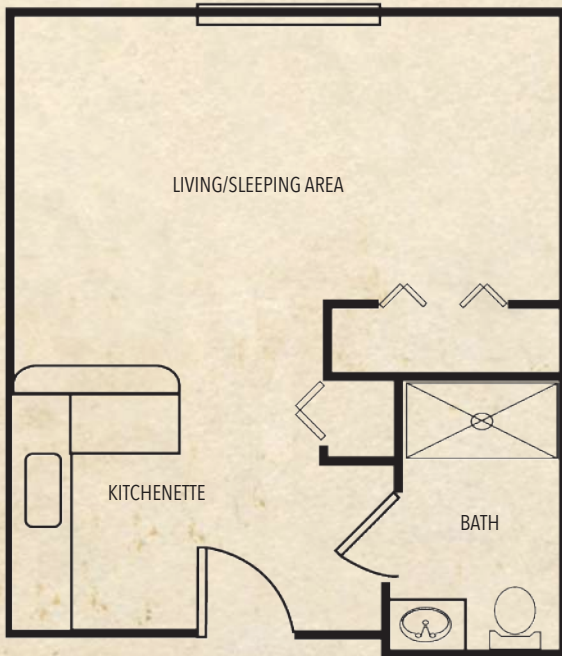

MEMORY CARE UNITS

STARFISH | Studio Kitchenette | 360 Sq. Ft.

SAND CASTLE | 1 BD - 1 BA | 401 Sq. Ft.

THE COVE AT MARSH LANDING
AN SRI-MANAGED COMMUNITY

1700 THE GREENS WAY

JACKSONVILLE BEACH, FL 32250

MAIN: 904.285.8827