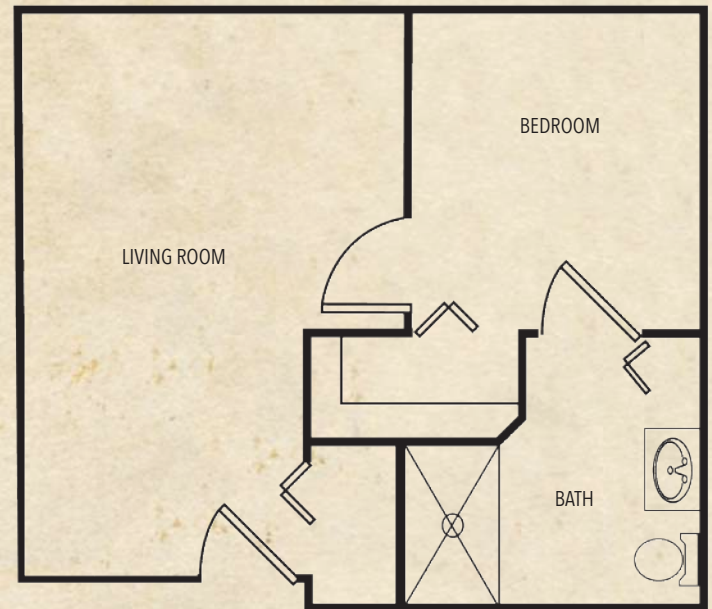

MEMORY CARE UNITS

STARFISH | Studio Kitchenette | 360 Sq. Ft.

SAND CASTLE | 1 BD - 1 BA | 401 Sq. Ft.

THE COVE AT MARSH LANDING
AN SRI-MANAGED COMMUNITY

1700 THE GREENS WAY

JACKSONVILLE BEACH, FL 32250

MAIN: 904.285.8827